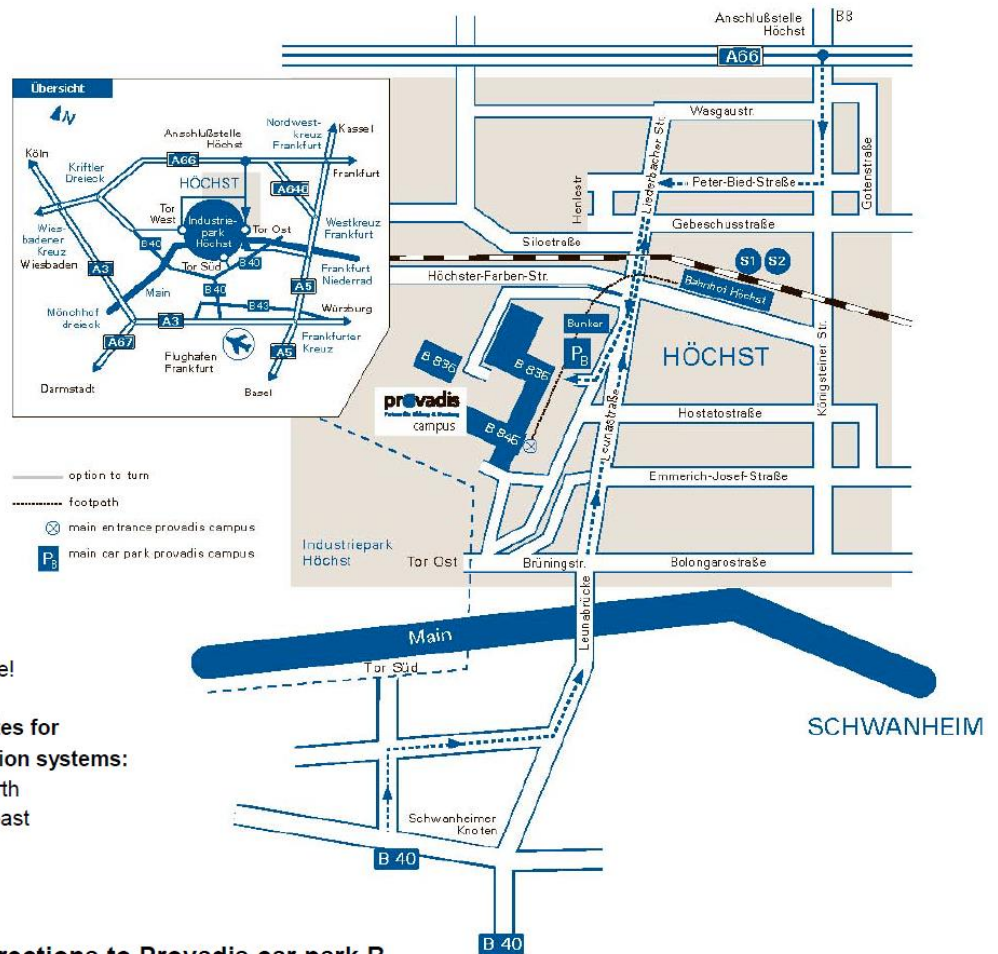

Area map is not to scale!

Geographic coordinates for car park B for navigation systems:
latitude 050° 05,59' north
longitude 008° 32,23' east

Recommended directions to Provadis car park B

By car

A5 from Hamburg, Hannover, Kassel

From the A66 exit at Frankfurt-Höchst

- take the Königsteiner Straße (towards Höchst)
- turn right at Peter-Bied-Straße
- turn left at Liederbacher Straße
- continue straight on under the railway lines and pedestrian bridge to the Leunastraße
- pass the large (artistically painted) grey bunker on your right
- immediately after the bunker, turn right into Provadis car park B

By train

From the **Hauptbahnhof Frankfurt (Frankfurt Main Station)** take the S train (line S1 or S2) to Bahnhof Höchst (Höchst train station).

From there it is a 10-minute walk or a short taxi ride to *provadis campus*.

By plane

The fastest way from the **Frankfurt Airport** to Provadis: by taxi directly to *provadis campus* or take bus number 58 from the airport bus station to Industriepark Höchst, Tor Ost and then follow the signs.